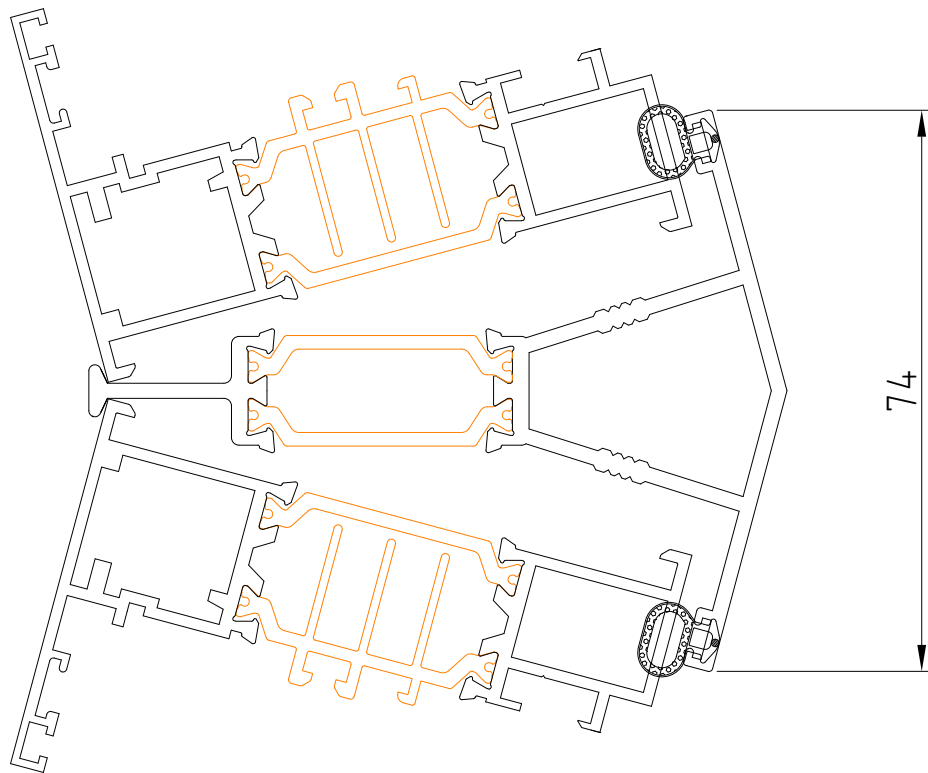

Variable Bay Mullion

Internal Angles: 138° – 159°

Windows | Variable Bay

Drawing No: OFDL_2.80.1

This information and drawing are the copyright of Origin Frames Limited. Copyright is reserved by them and is issued on the condition that it is not copied or disclosed by or to any unauthorised persons without prior consent of Origin Frames Limited. All dimensions are in mm. Do not scale.