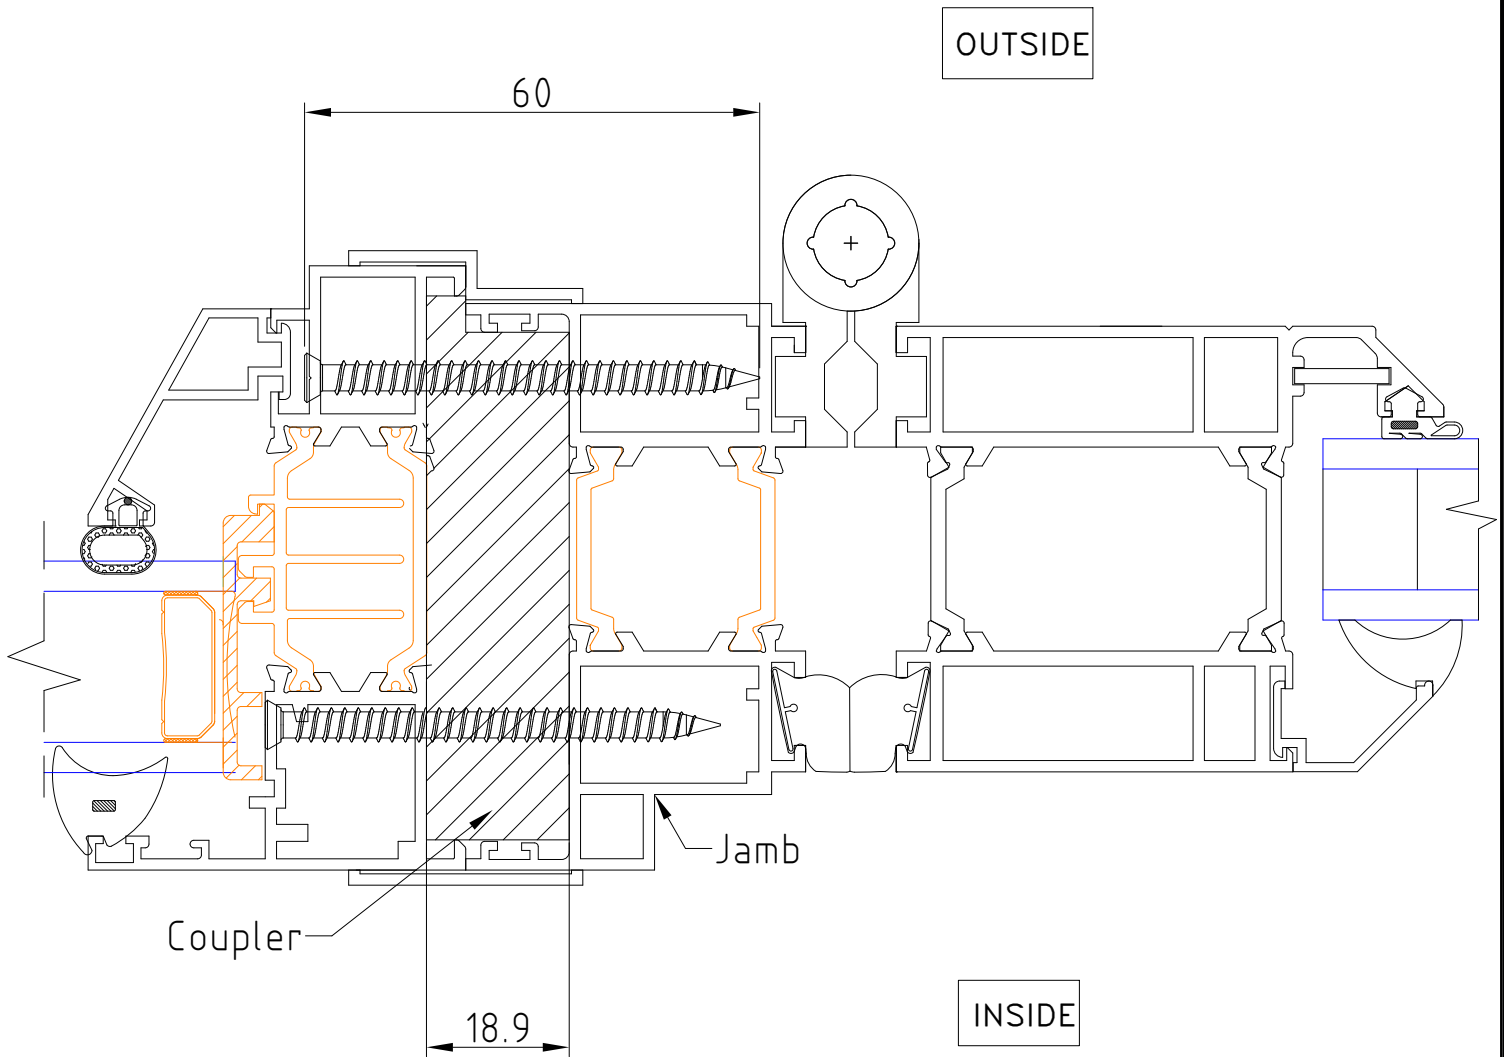

# Window To Door Jamb Coupler

Windows | Door Coupler Drawing No: OFDL\_2.77.1

This information and drawing are the copyright of Origin Frames Limited. Copyright is reserved by them and is issued on the condition that it is not copied or disclosed by or to any unauthorised persons without prior consent of Origin Frames Limited. All dimensions are in mm. Do not scale.