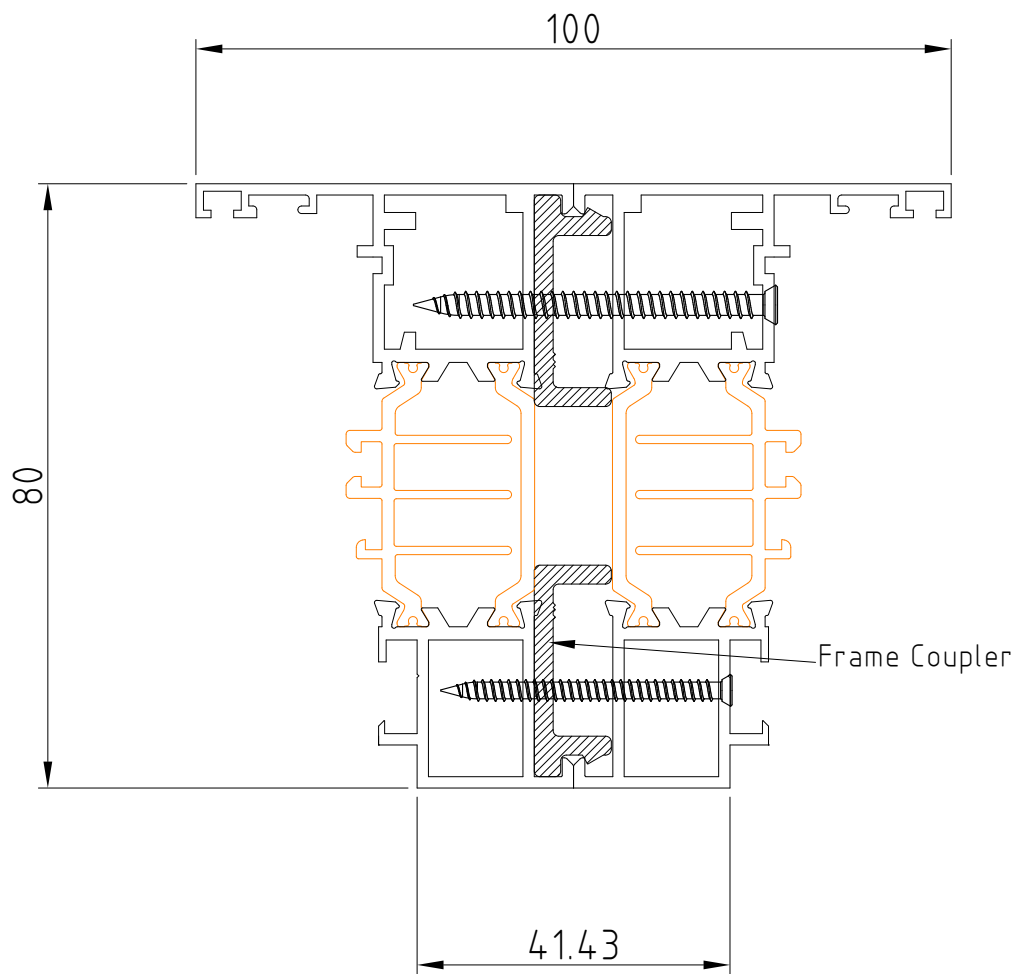

Window Frame Coupler

Windows | Coupler

Drawing No: OFDL_2.76.1

This information and drawing are the copyright of Origin Frames Limited. Copyright is reserved by them and is issued on the condition that it is not copied or disclosed by or to any unauthorised persons without prior consent of Origin Frames Limited. All dimensions are in mm. Do not scale.