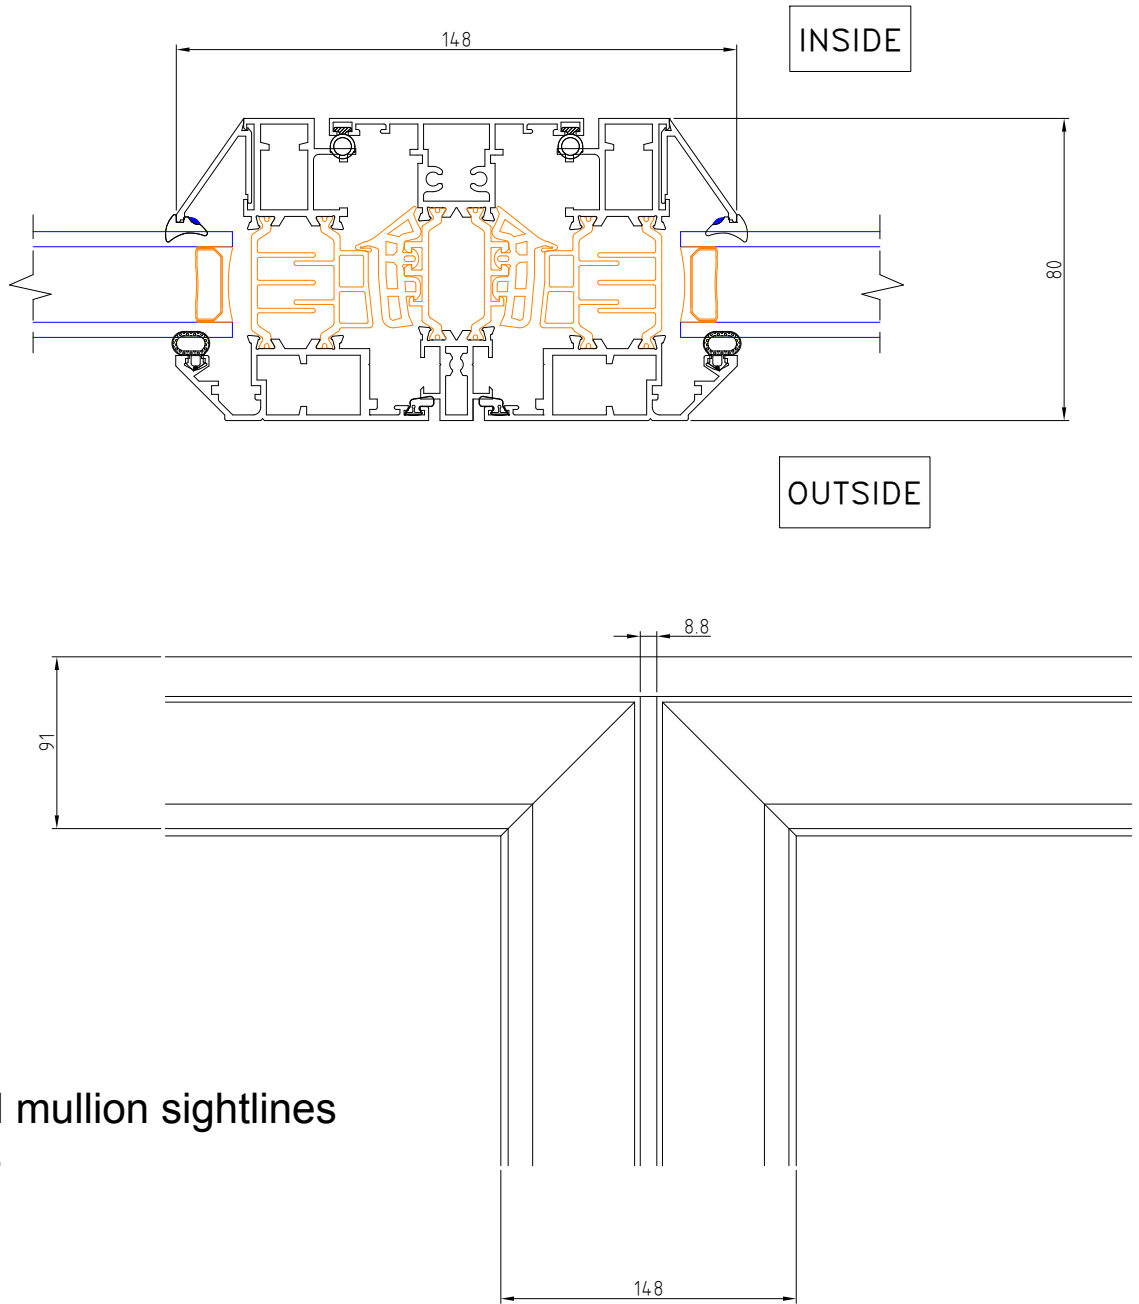

Mullion and Sash Sightlines

Sash and mullion sightlines
Scale 1:4

Windows | Mullion+Sash Drawing No: OFDL_2.73.1

This information and drawing are the copyright of Origin Frames Limited. Copyright is reserved by them and is issued on the condition that it is not copied or disclosed by or to any unauthorised persons without prior consent of Origin Frames Limited. All dimensions are in mm. Do not scale.