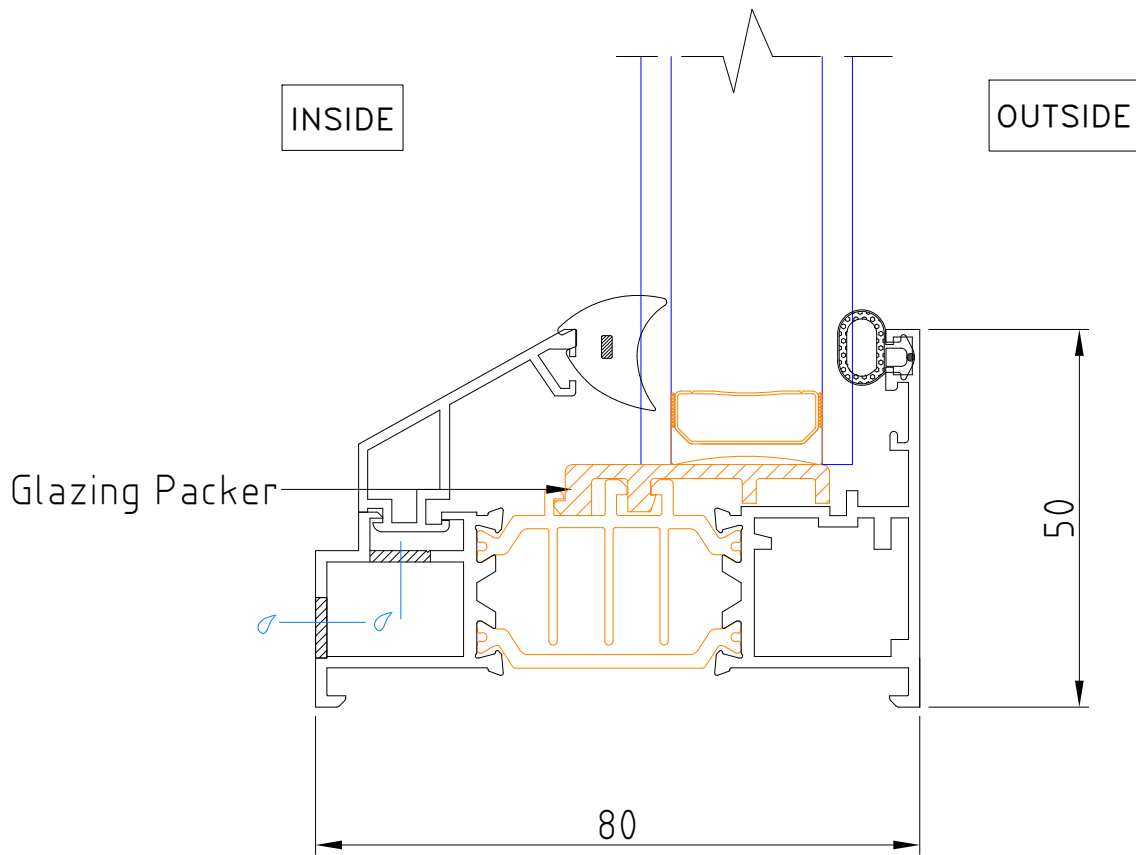

Fixed Frame With Bead

Windows | Fixed Frame

Drawing No: OFDL_2.72.1

This information and drawing are the copyright of Origin Frames Limited. Copyright is reserved by them and is issued on the condition that it is not copied or disclosed by or to any unauthorised persons without prior consent of Origin Frames Limited. All dimensions are in mm. Do not scale.