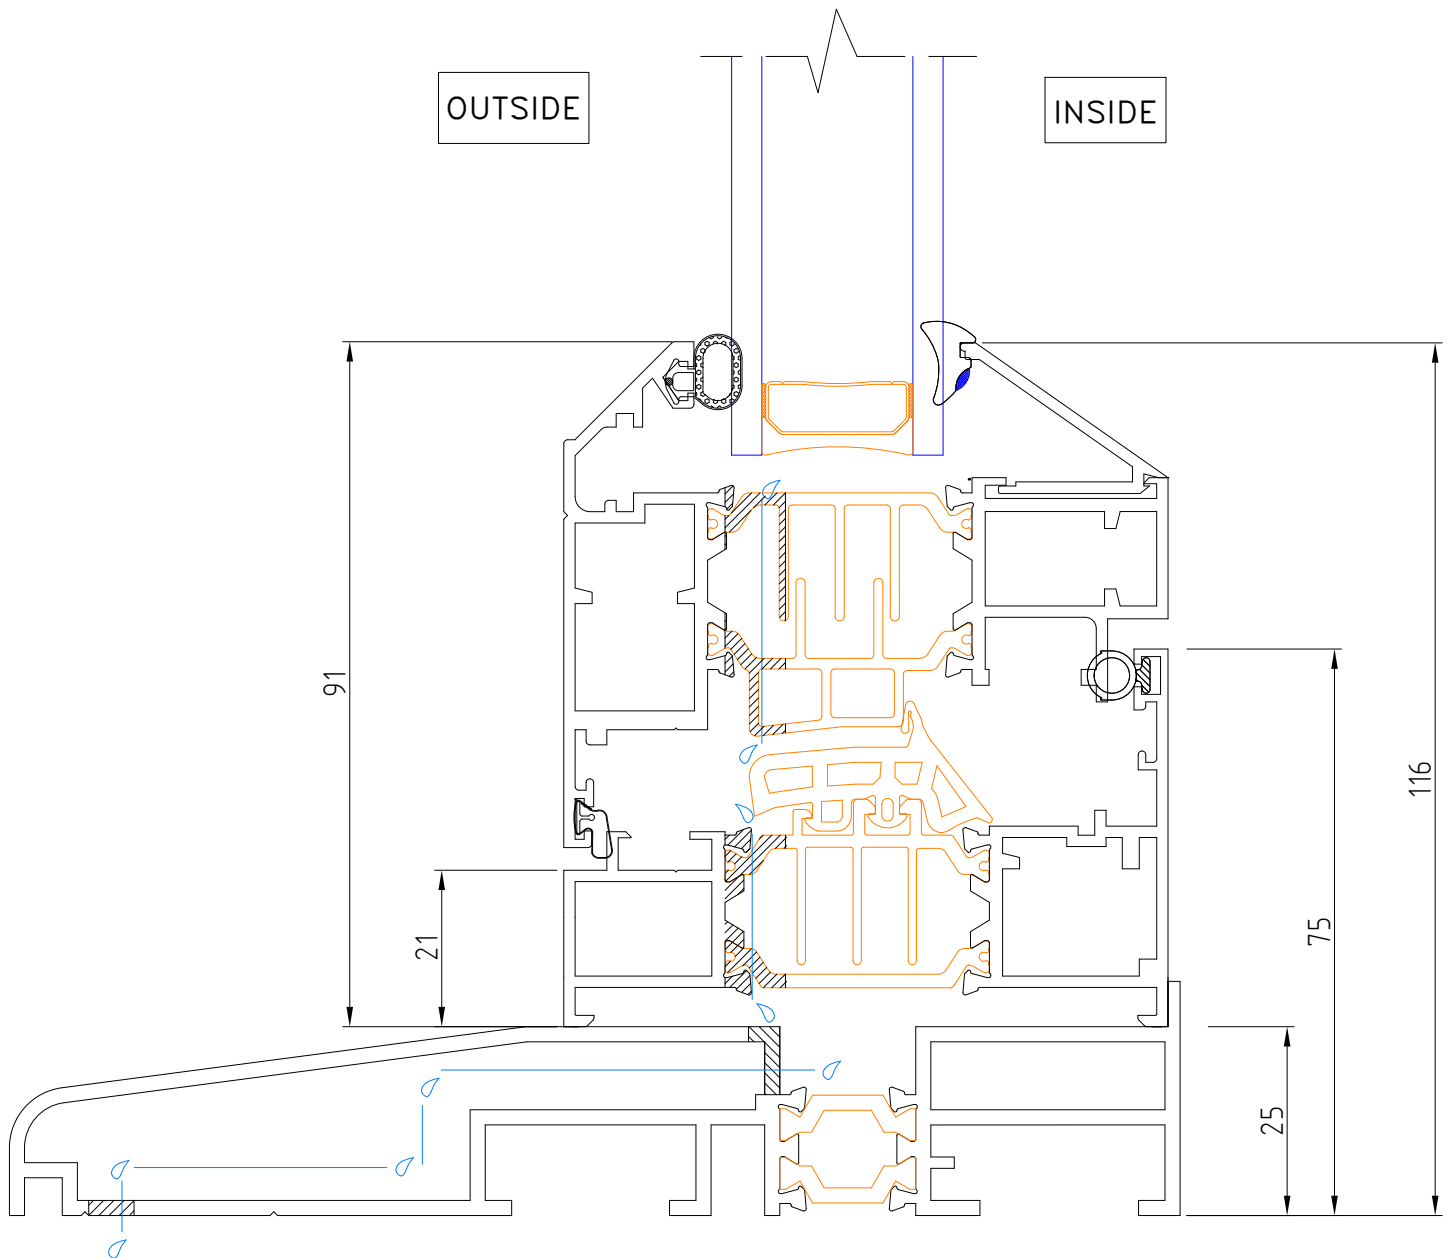

Cill, Frame and Sash

Windows | Frame + Sash Drawing No: OFDL_2.71.1

This information and drawing are the copyright of Origin Frames Limited. Copyright is reserved by them and is issued on the condition that it is not copied or disclosed by or to any unauthorised persons without prior consent of Origin Frames Limited. All dimensions are in mm. Do not scale.