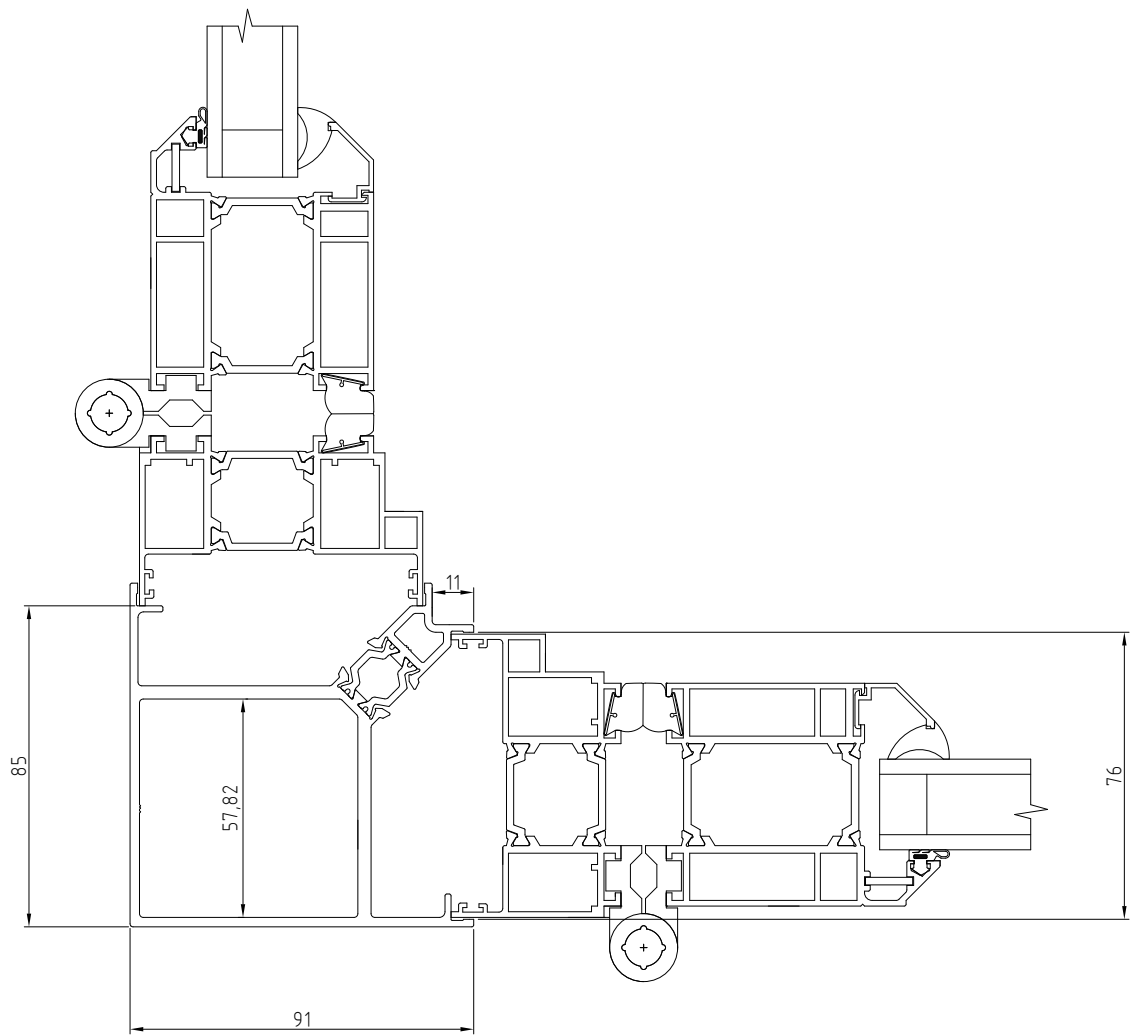

# Detail 29

## 90° Fixed Corner post

Doors | 90° FCP

Drawing No: OFDL\_2.69.1

This information and drawing are the copyright of Origin Frames Limited. Copyright is reserved by them and is issued on the condition that it is not copied or disclosed by or to any unauthorised persons without prior consent of Origin Frames Limited. All dimensions are in mm. Do not scale.