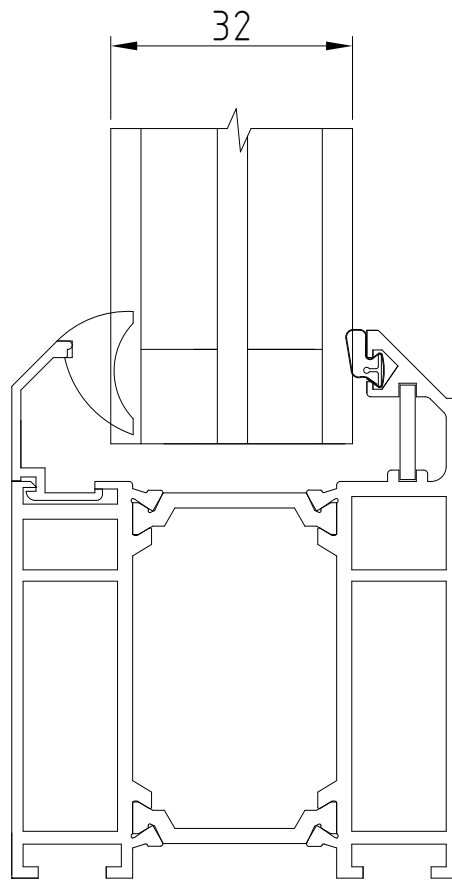

Detail **28**

# 32mm Glazing Unit

Doors | 32mm Bead

Drawing No: OFDL\_2.68.1

This information and drawing are the copyright of Origin Frames Limited. Copyright is reserved by them and is issued on the condition that it is not copied or disclosed by or to any unauthorised persons without prior consent of Origin Frames Limited. All dimensions are in mm. Do not scale.