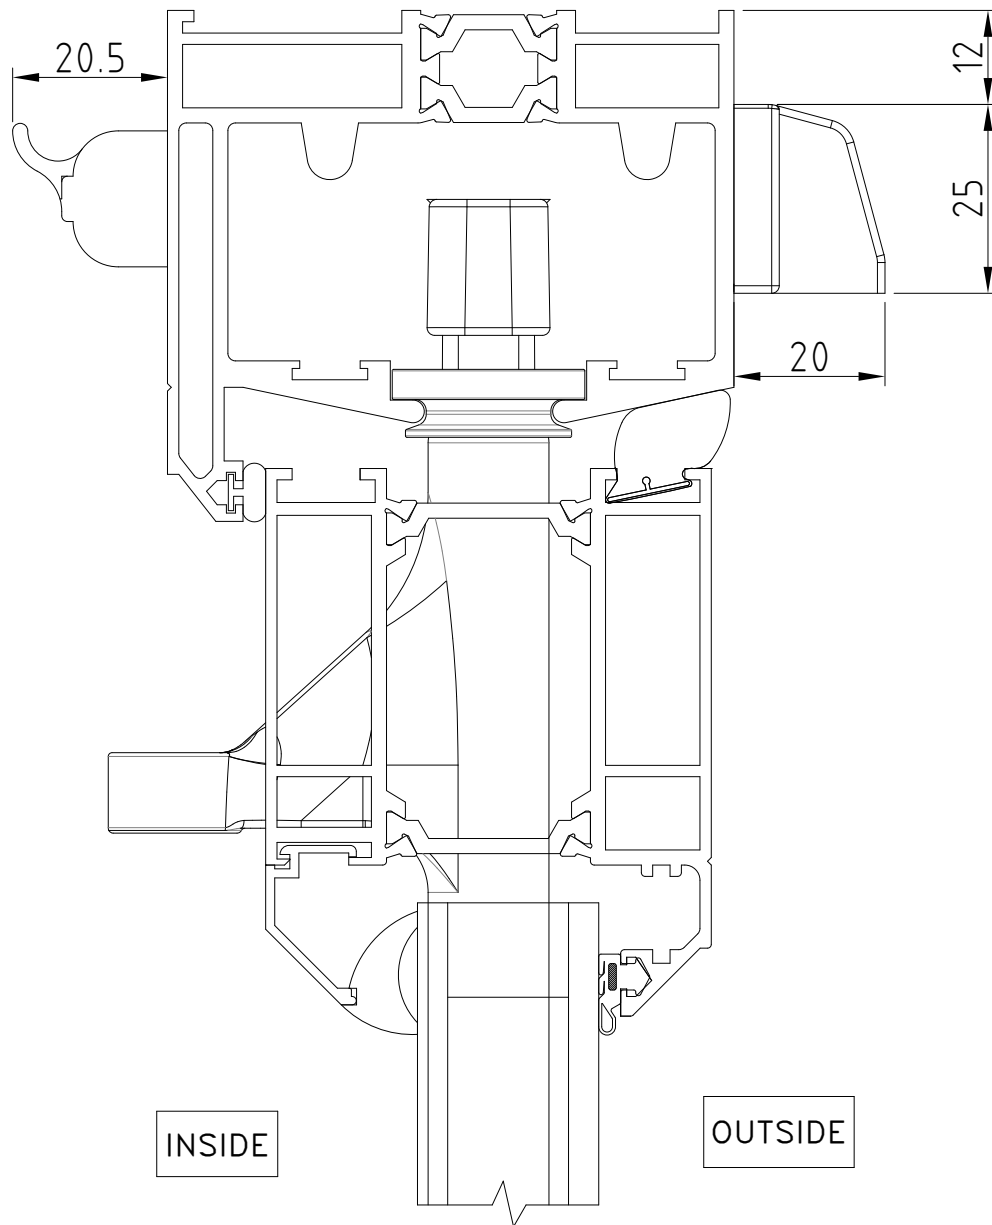

Detail **27**

25mm Trickle Vent

Doors | 25mm TV

Drawing No: OFDL_2.67.1

This information and drawing are the copyright of Origin Frames Limited. Copyright is reserved by them and is issued on the condition that it is not copied or disclosed by or to any unauthorised persons without prior consent of Origin Frames Limited. All dimensions are in mm. Do not scale.