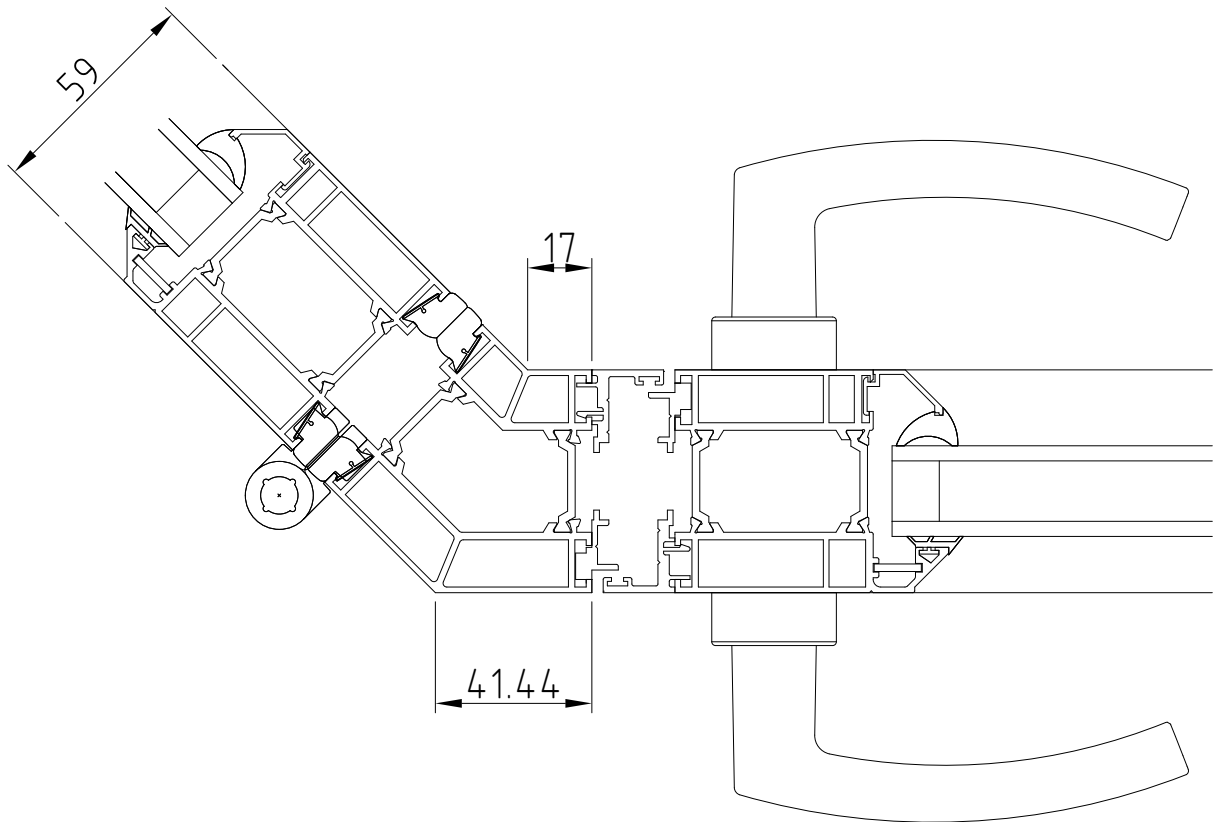

Detail **23**

135° Moving Corner Post

Doors | 135° MCP

Drawing No: OFDL_2.63.1

This information and drawing are the copyright of Origin Frames Limited. Copyright is reserved by them and is issued on the condition that it is not copied or disclosed by or to any unauthorised persons without prior consent of Origin Frames Limited. All dimensions are in mm. Do not scale.