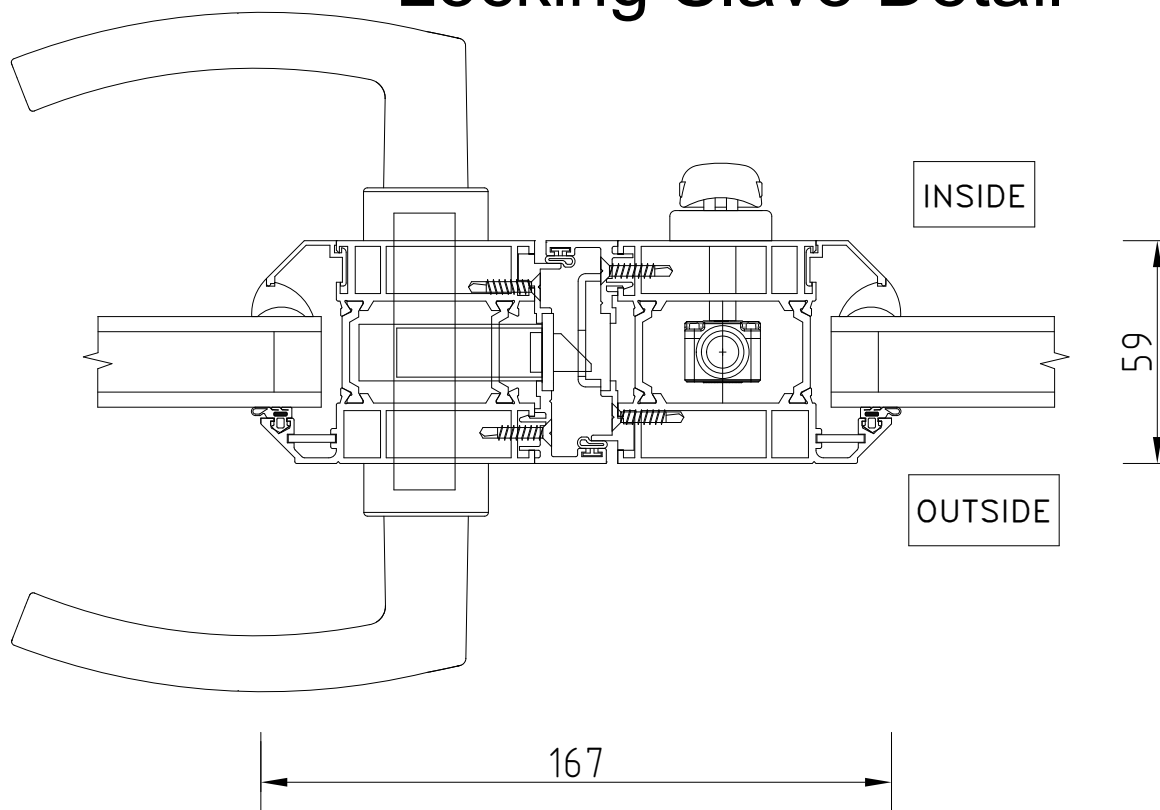

# Detail 9

## Locking Slave Detail

Doors | Locking Slave

Drawing No: OFDL\_2.48.1

This information and drawing are the copyright of Origin Frames Limited. Copyright is reserved by them and is issued on the condition that it is not copied or disclosed by or to any unauthorised persons without prior consent of Origin Frames Limited. All dimensions are in mm. Do not scale.