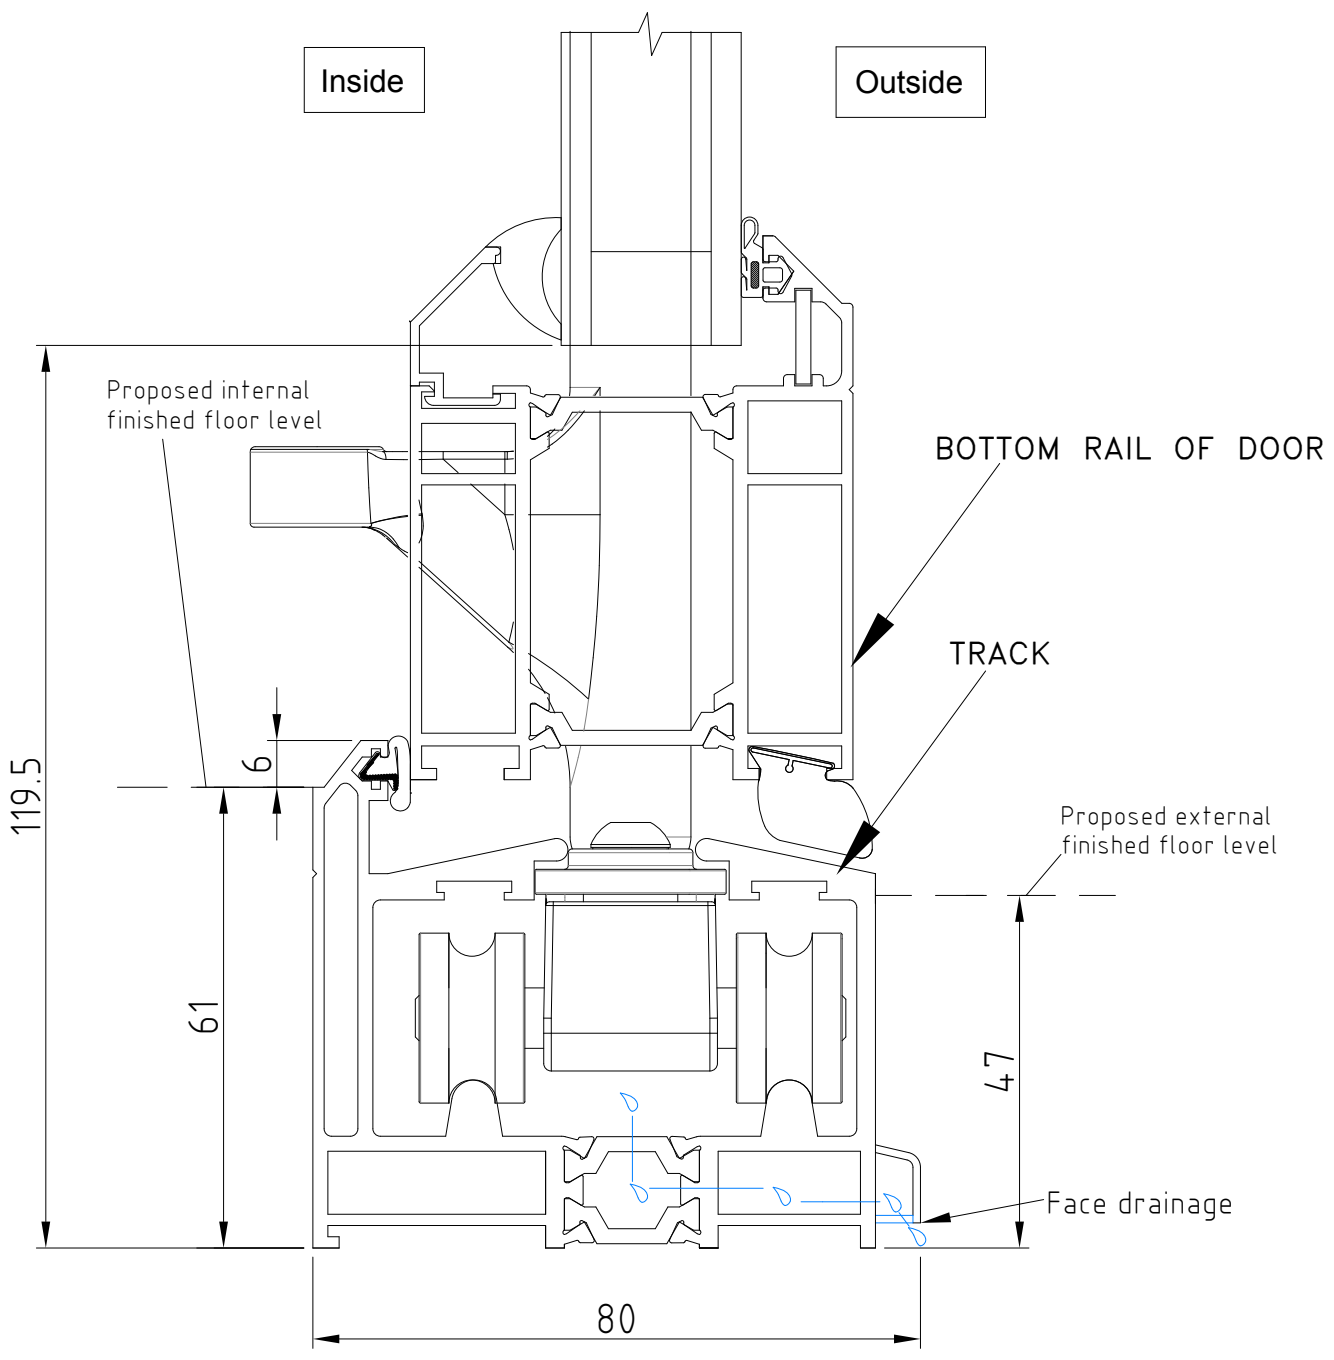

Detail 6b

Bottom Track Detail (Face Drainage)

Doors | Bottom Track

Drawing No: OFDL_2.44.1

This information and drawing are the copyright of Origin Frames Limited. Copyright is reserved by them and is issued on the condition that it is not copied or disclosed by or to any unauthorised persons without prior consent of Origin Frames Limited. All dimensions are in mm. Do not scale.