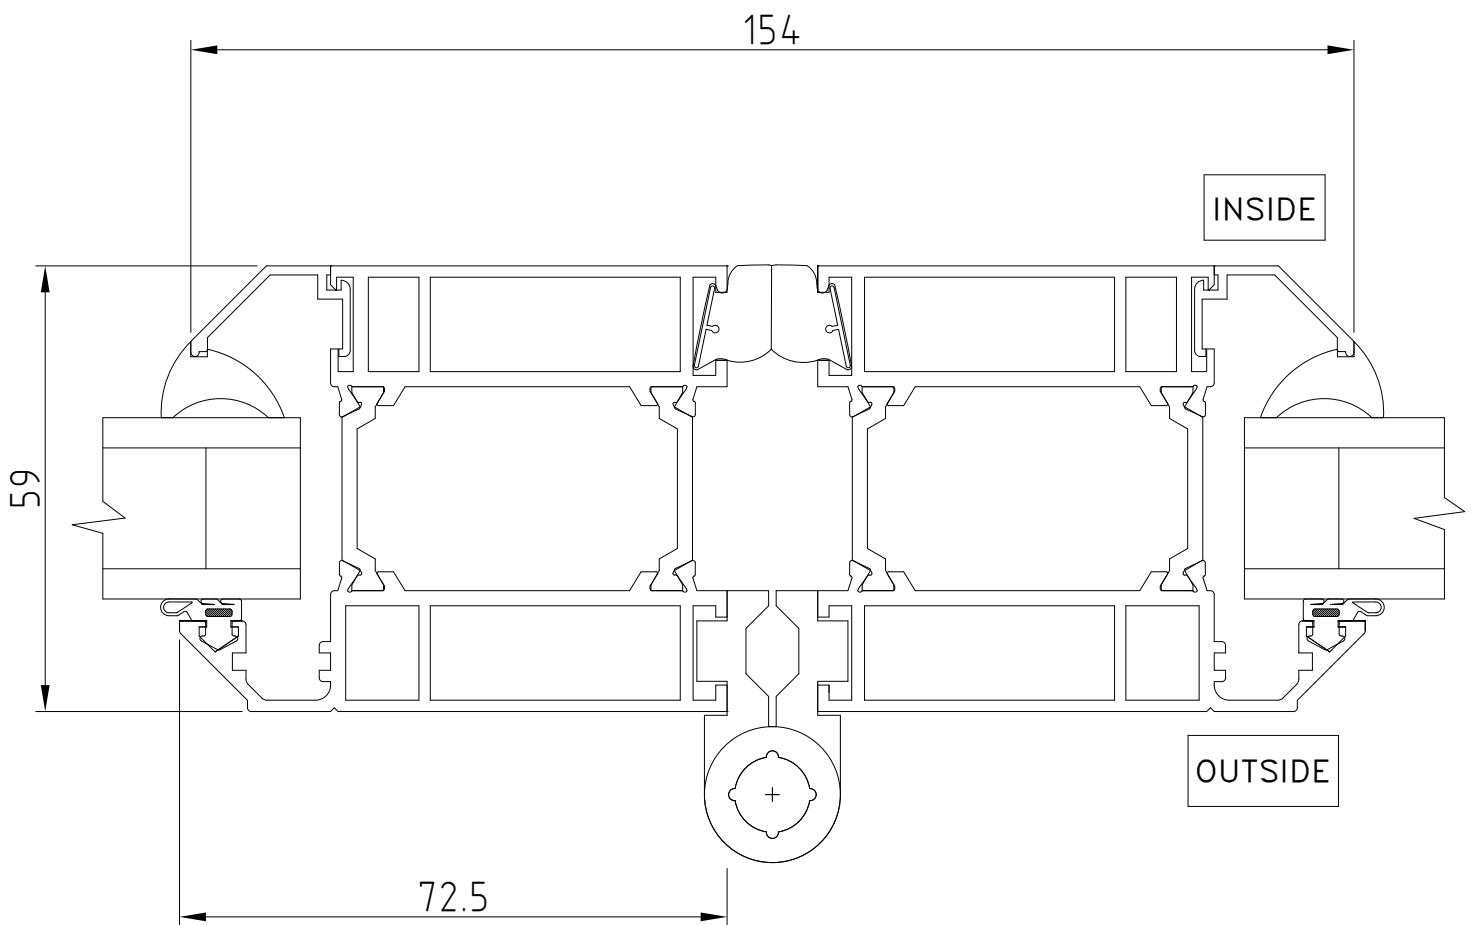

Detail

3

Inward Opening Stiles

Doors | Inward Stiles

Drawing No: OFDL_2.40.1

This information and drawing are the copyright of Origin Frames Limited. Copyright is reserved by them and is issued on the condition that it is not copied or disclosed by or to any unauthorised persons without prior consent of Origin Frames Limited. All dimensions are in mm. Do not scale.