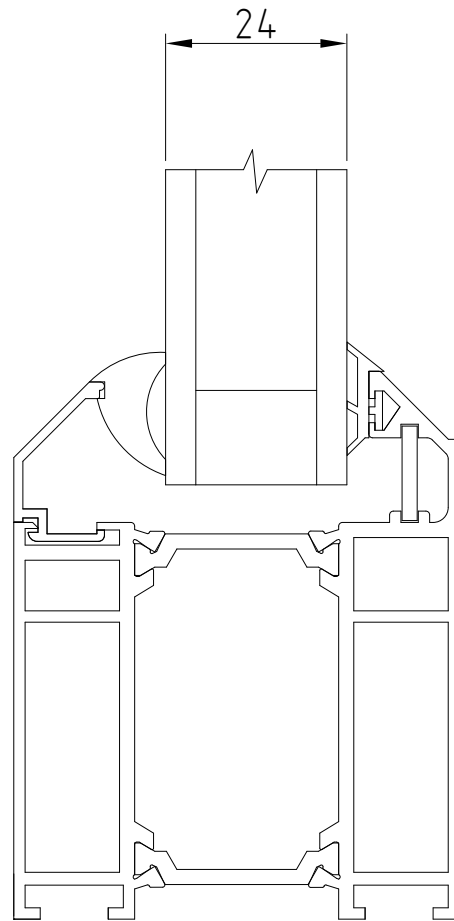

# 24mm Glazing Unit

Doors | 24mm Bead

Drawing No: OFDL\_2.189.1

This information and drawing are the copyright of Origin Frames Limited. Copyright is reserved by them and is issued on the condition that it is not copied or disclosed by or to any unauthorised persons without prior consent of Origin Frames Limited. All dimensions are in mm. Do not scale.